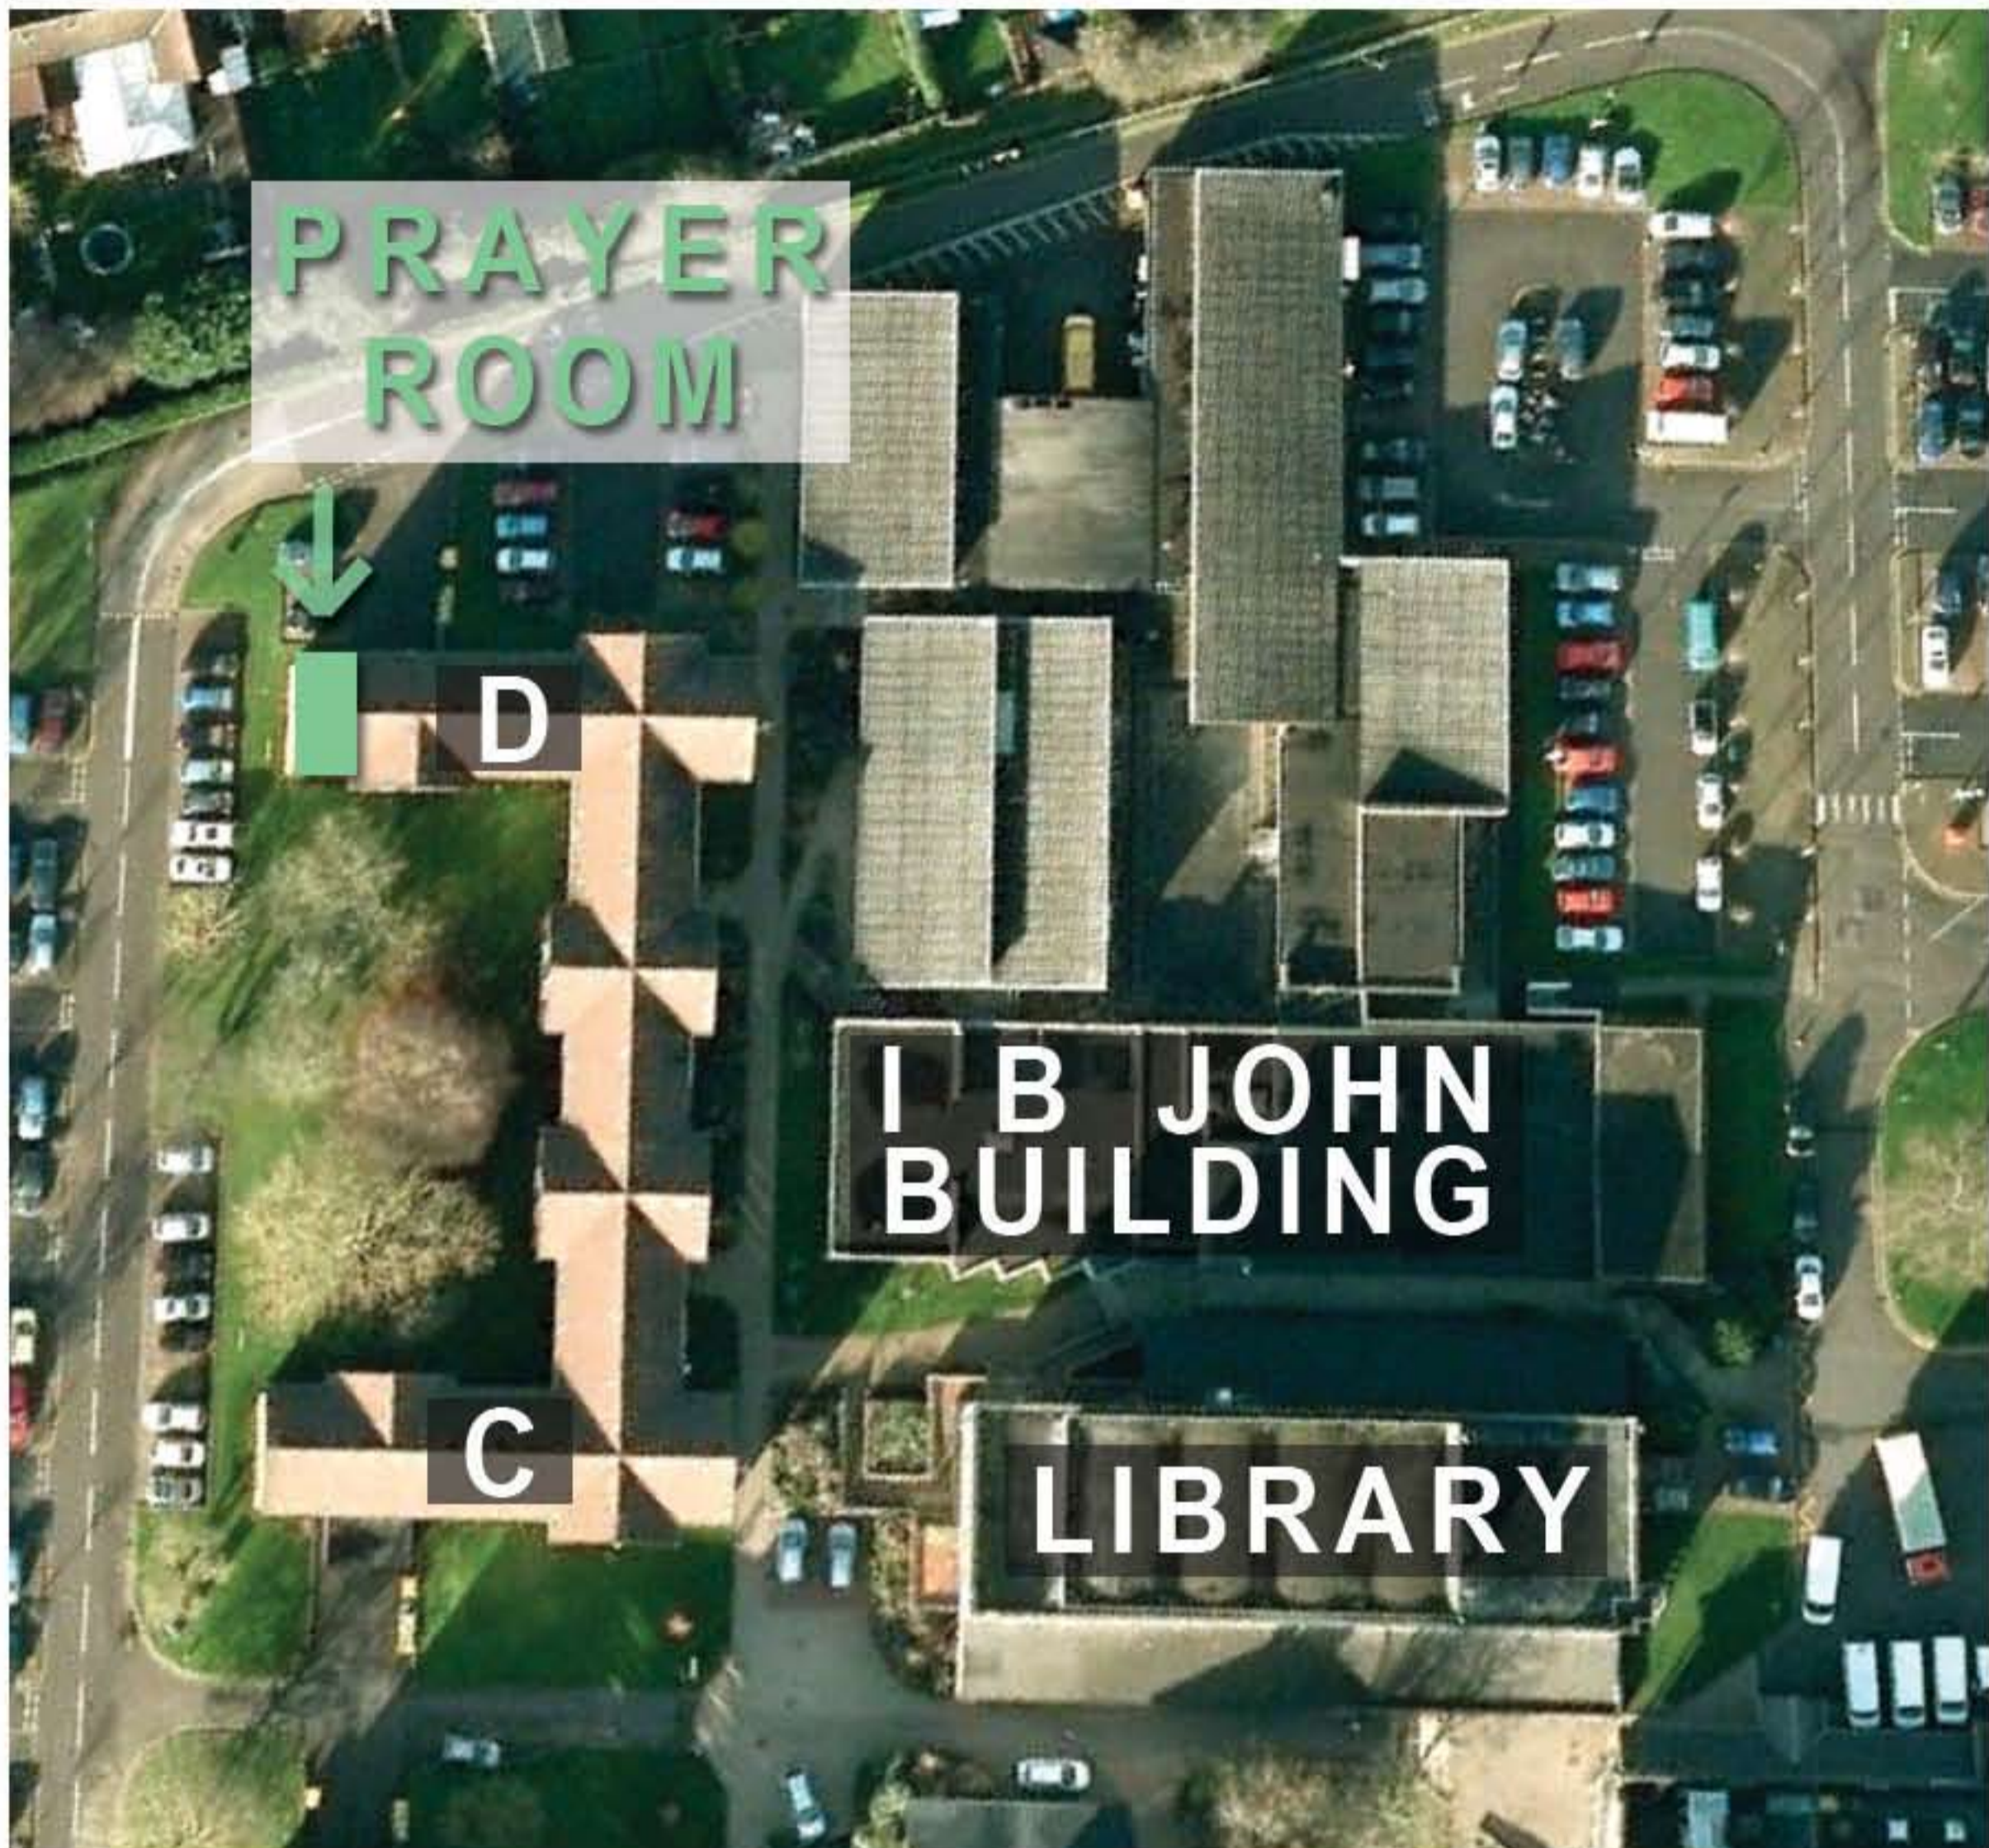

PRAYER ROOM

FINDING THE PRAYER ROOM

The green mark represents the prayer room.
Enter the Dolaucothi Accommodation block
via the basement door.

As you face the building, the basement
door is on the right.